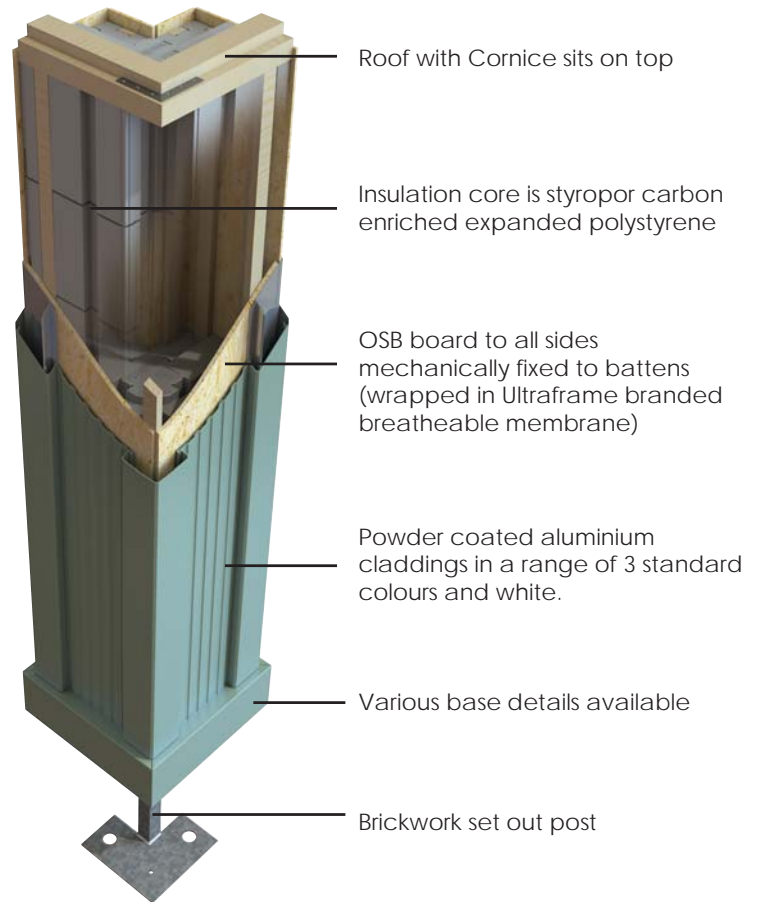

LOGGIA®

by ultraframe

Once you've decided on a Loggia, you'll soon conclude that you couldn't have made a better choice.

LOGGIA COLUMNS	Loggia Prestige	Loggia Premium	Loggia Ultimate
Loggia small insulated column	Y	Y	Y
Loggia large insulated column	N	Y	Y
Fluted Panels	OPTIONAL	OPTIONAL	OPTIONAL
Loggia column plinths	N	Y	Y

INTERNAL FEATURES	Loggia Prestige	Loggia Premium	Loggia Ultimate
LivingLight	Y	Y	Y
Prestige Insulating Pelmet	Y	N	N
Livingroom Perimeter Pelmet	N	Y	Y
Radiant Panel Heaters	N	OPTIONAL	OPTIONAL

ROOF OPTIONS	Loggia Prestige	Loggia Premium	Loggia Ultimate
Polycarbonate roof	Y	N	N
Glass Roof	Y	Y	Y
LivingROOF	N	Y	Y
realROOF (tiles)	N	N	Y

Cornice	Loggia Prestige	Loggia Premium	Loggia Ultimate
Prestige Cornice	Y	N	N
Classic Cornice	Y	Y	Y

COLOUR OPTIONS	Loggia Prestige	Loggia Premium	Loggia Ultimate
Standard 4 Loggia Colours	Y	Y	Y
Bespoke Colours	N	Y	Y
Coloured Roof	OPTIONAL	OPTIONAL	OPTIONAL

And naturally, the choice doesn't end there. We offer you an exceptional range of design options, each giving you the ability to stamp your own personality on almost every aspect.