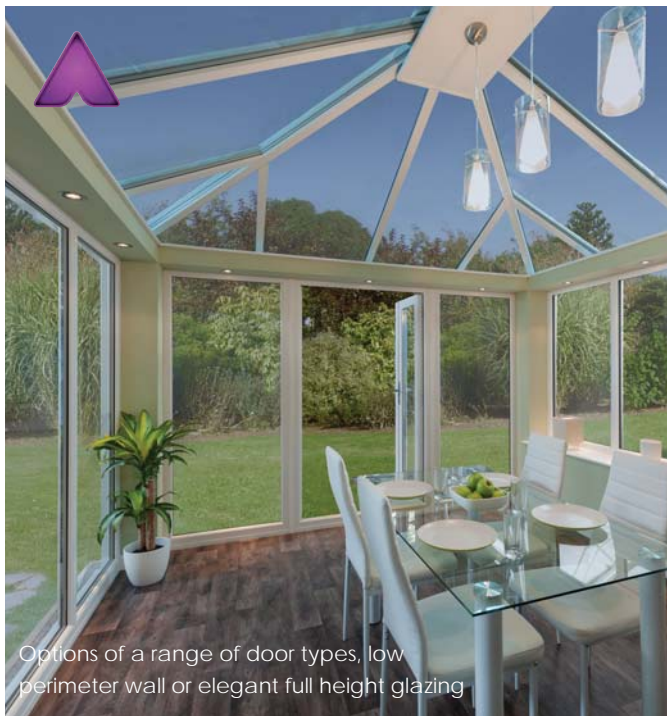

LOGGIA® Prestige

by ultraframe

Great value, great looks.
With Loggia Prestige the choice is definitely yours.

Loggia Prestige incorporates two Loggia narrow columns, Prestige insulating pelmet and LivinLight, which together address the three main heat loss areas, transforming a conservatory into a thermally efficient Loggia extension. This will keep the room cooler in the summer and warmer in the winter, reducing your heating bills by up to 30% when compared to a standard conservatory.

The LivinLight itself allows a new range of lighting designs for your extension. This coupled with the option of downlighting in your Prestige insulated pelmet will make your extension inviting and welcoming in the evenings too.

Externally the Loggia Prestige is beautiful, enhancing any home. The Loggia columns together with the Prestige Cornice create a wonderful look and feel, that enhance old and new properties alike.

DOWNLOAD the **AURASMA** APP from the APP store.

SEARCH 'Ultraframe' and select **FOLLOW**

Hover your device over the images displaying the Aurasma symbol **AND SEE WHAT HAPPENS!**